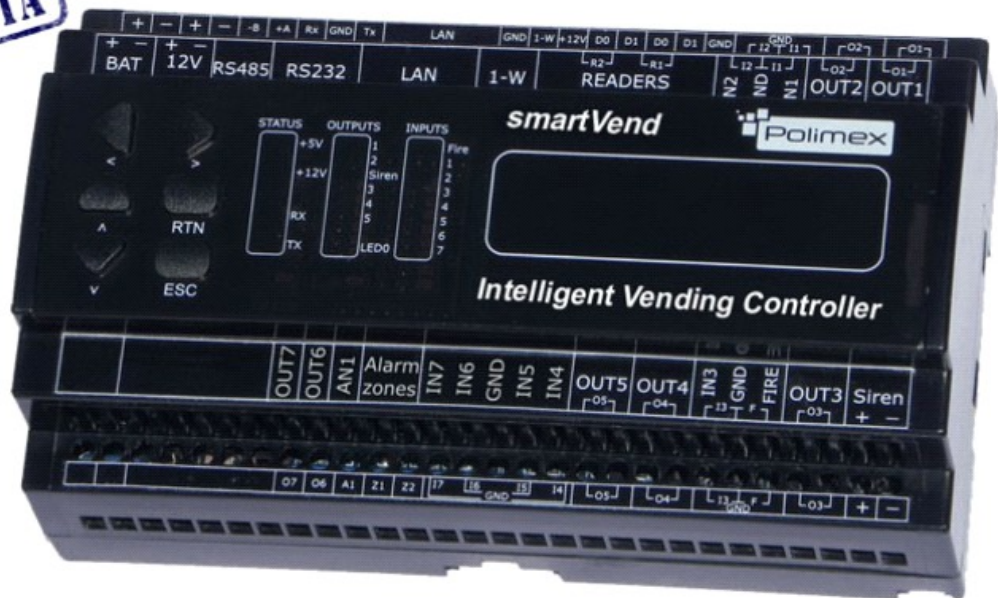

# ICON 180/RS485 – Multifunctional controller for access control, alarm system and automation

events

 USB  
( for the model with USB )

 Lan card  
( for the model with LAN card )

 8 alarm sensors

 12V DC

 8 100 cards with option for  
up to 16 400 cards

 Memory for 4100 events  
with option for up to 8200

 Compatible with card reader,  
keypad and bio-metric reader

 Master card data entry

 Support up to 4 doors

- Stand alone mode with Master card
- Stand alone mode with LAN(USB) communication-OPTIONAL
- Network communication over RS485 (up to 253 devices)
- Dual working mode – as controller and converter RS485 to USB(LAN) at the same time-OPTIONAL
- Time & attendance calculation with Andromeda Pro
- Control of two double sided , four one sided doors or one double sided and two one sided doors
- Global antipass back support
- Management of payed services with Andromeda Pro – fitness, spa, auto park, hotels
- Ability to synchronize with fire alarm system (NO contact)
- Automatic activation of the outputs by predefined time schedule
- Supports 10 Time schedules for access control and 10 schedules for holidays
- And etc. for more info, please see [securitybulgaria.com/icon180-rs485](http://securitybulgaria.com/icon180-rs485)

# iCON180 SMART VEND

Specialized controller for management of vending machines

**MADE IN BULGARIA**

**iCON 180 SMARTVEND** Specialized controller for management of vending machines, which replaces the embedded money mechanism and eliminates the need of cash register. It uses standard EXECUTIVE protocol. That is why it can work with most of the vending machines.